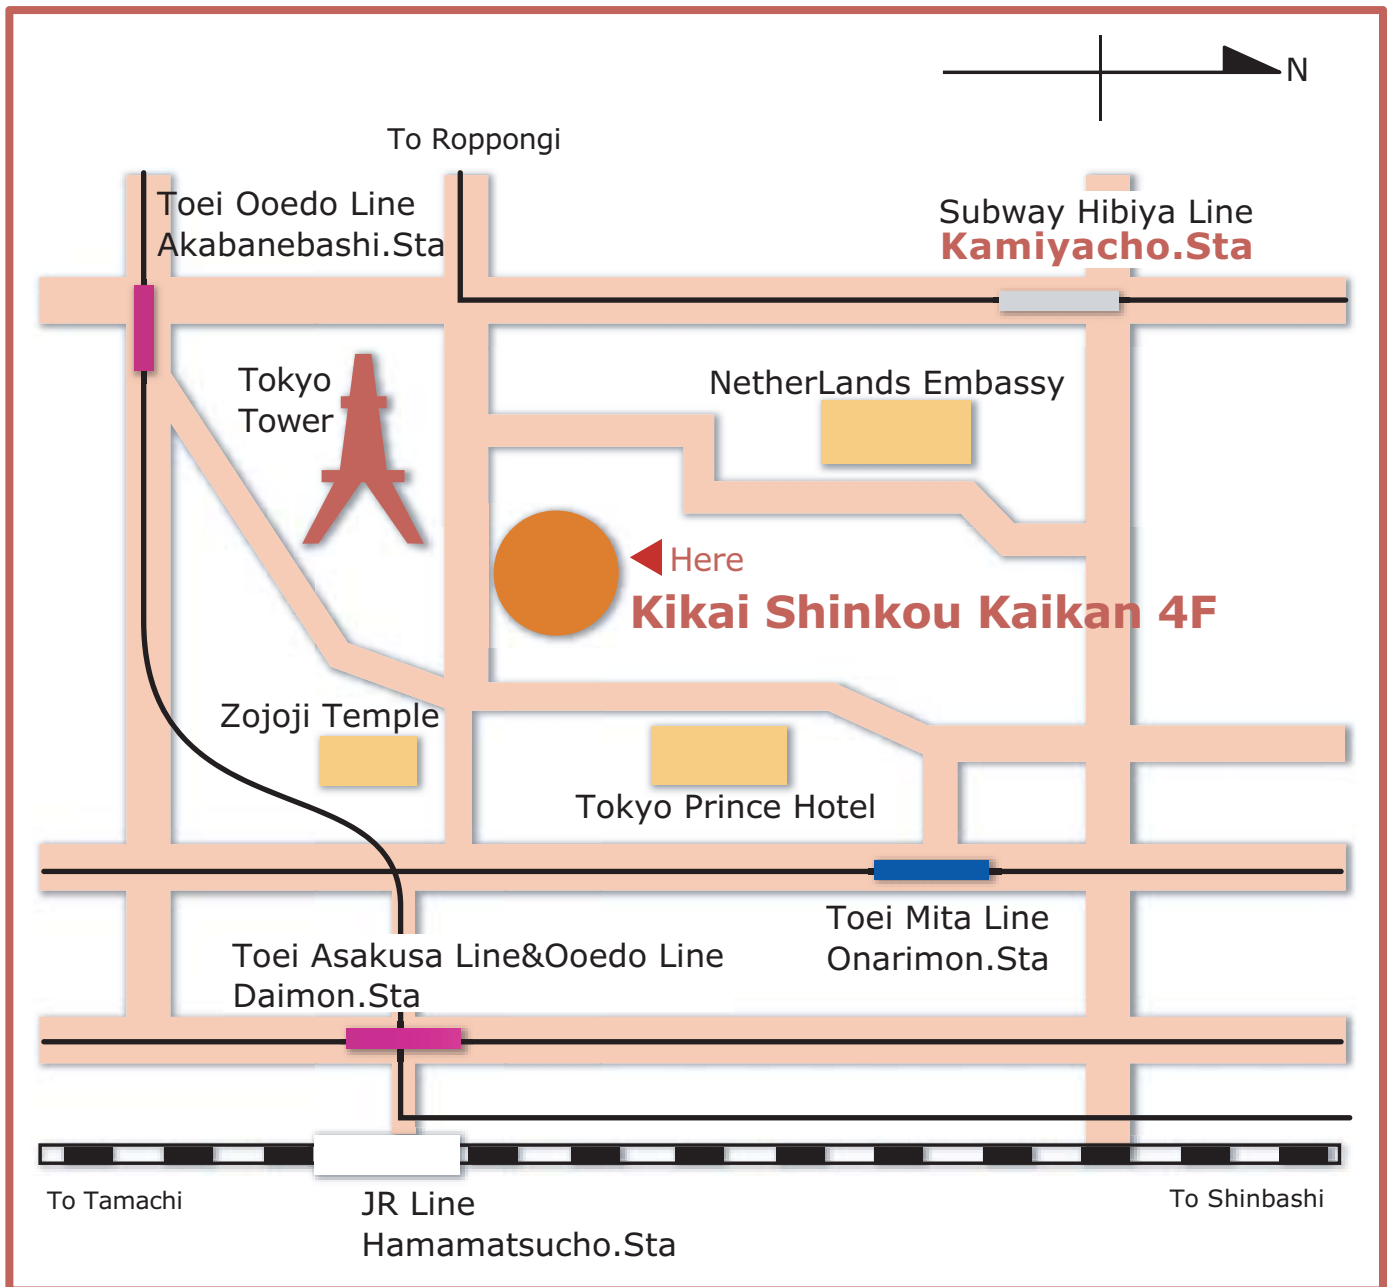

Tokyo Head Office

Kikai Shinkou Kaikan 4F 3-5-8, Shiba Koen, Minato-ku, Tokyo 105-0011, Japan
Tel: +81-3-3431-9507 Fax: +81-3-3436-6455

Tokyo Metro Subway Hibiya Line Kamiyacho Station Exit 1 6-minute walk
Toei Ooedo Line Akabanebashi Station Exit "Akabanebashi_guchi" 6-minute walk
Toei Mita Line Onarimon Station Exit A1 10-minute walk
Toei Ooedo Line & Asakusa Line Daimon Station Exit A6 15-minute walk
JR Line Hamamatsucho Station North Exit 15-minute walk